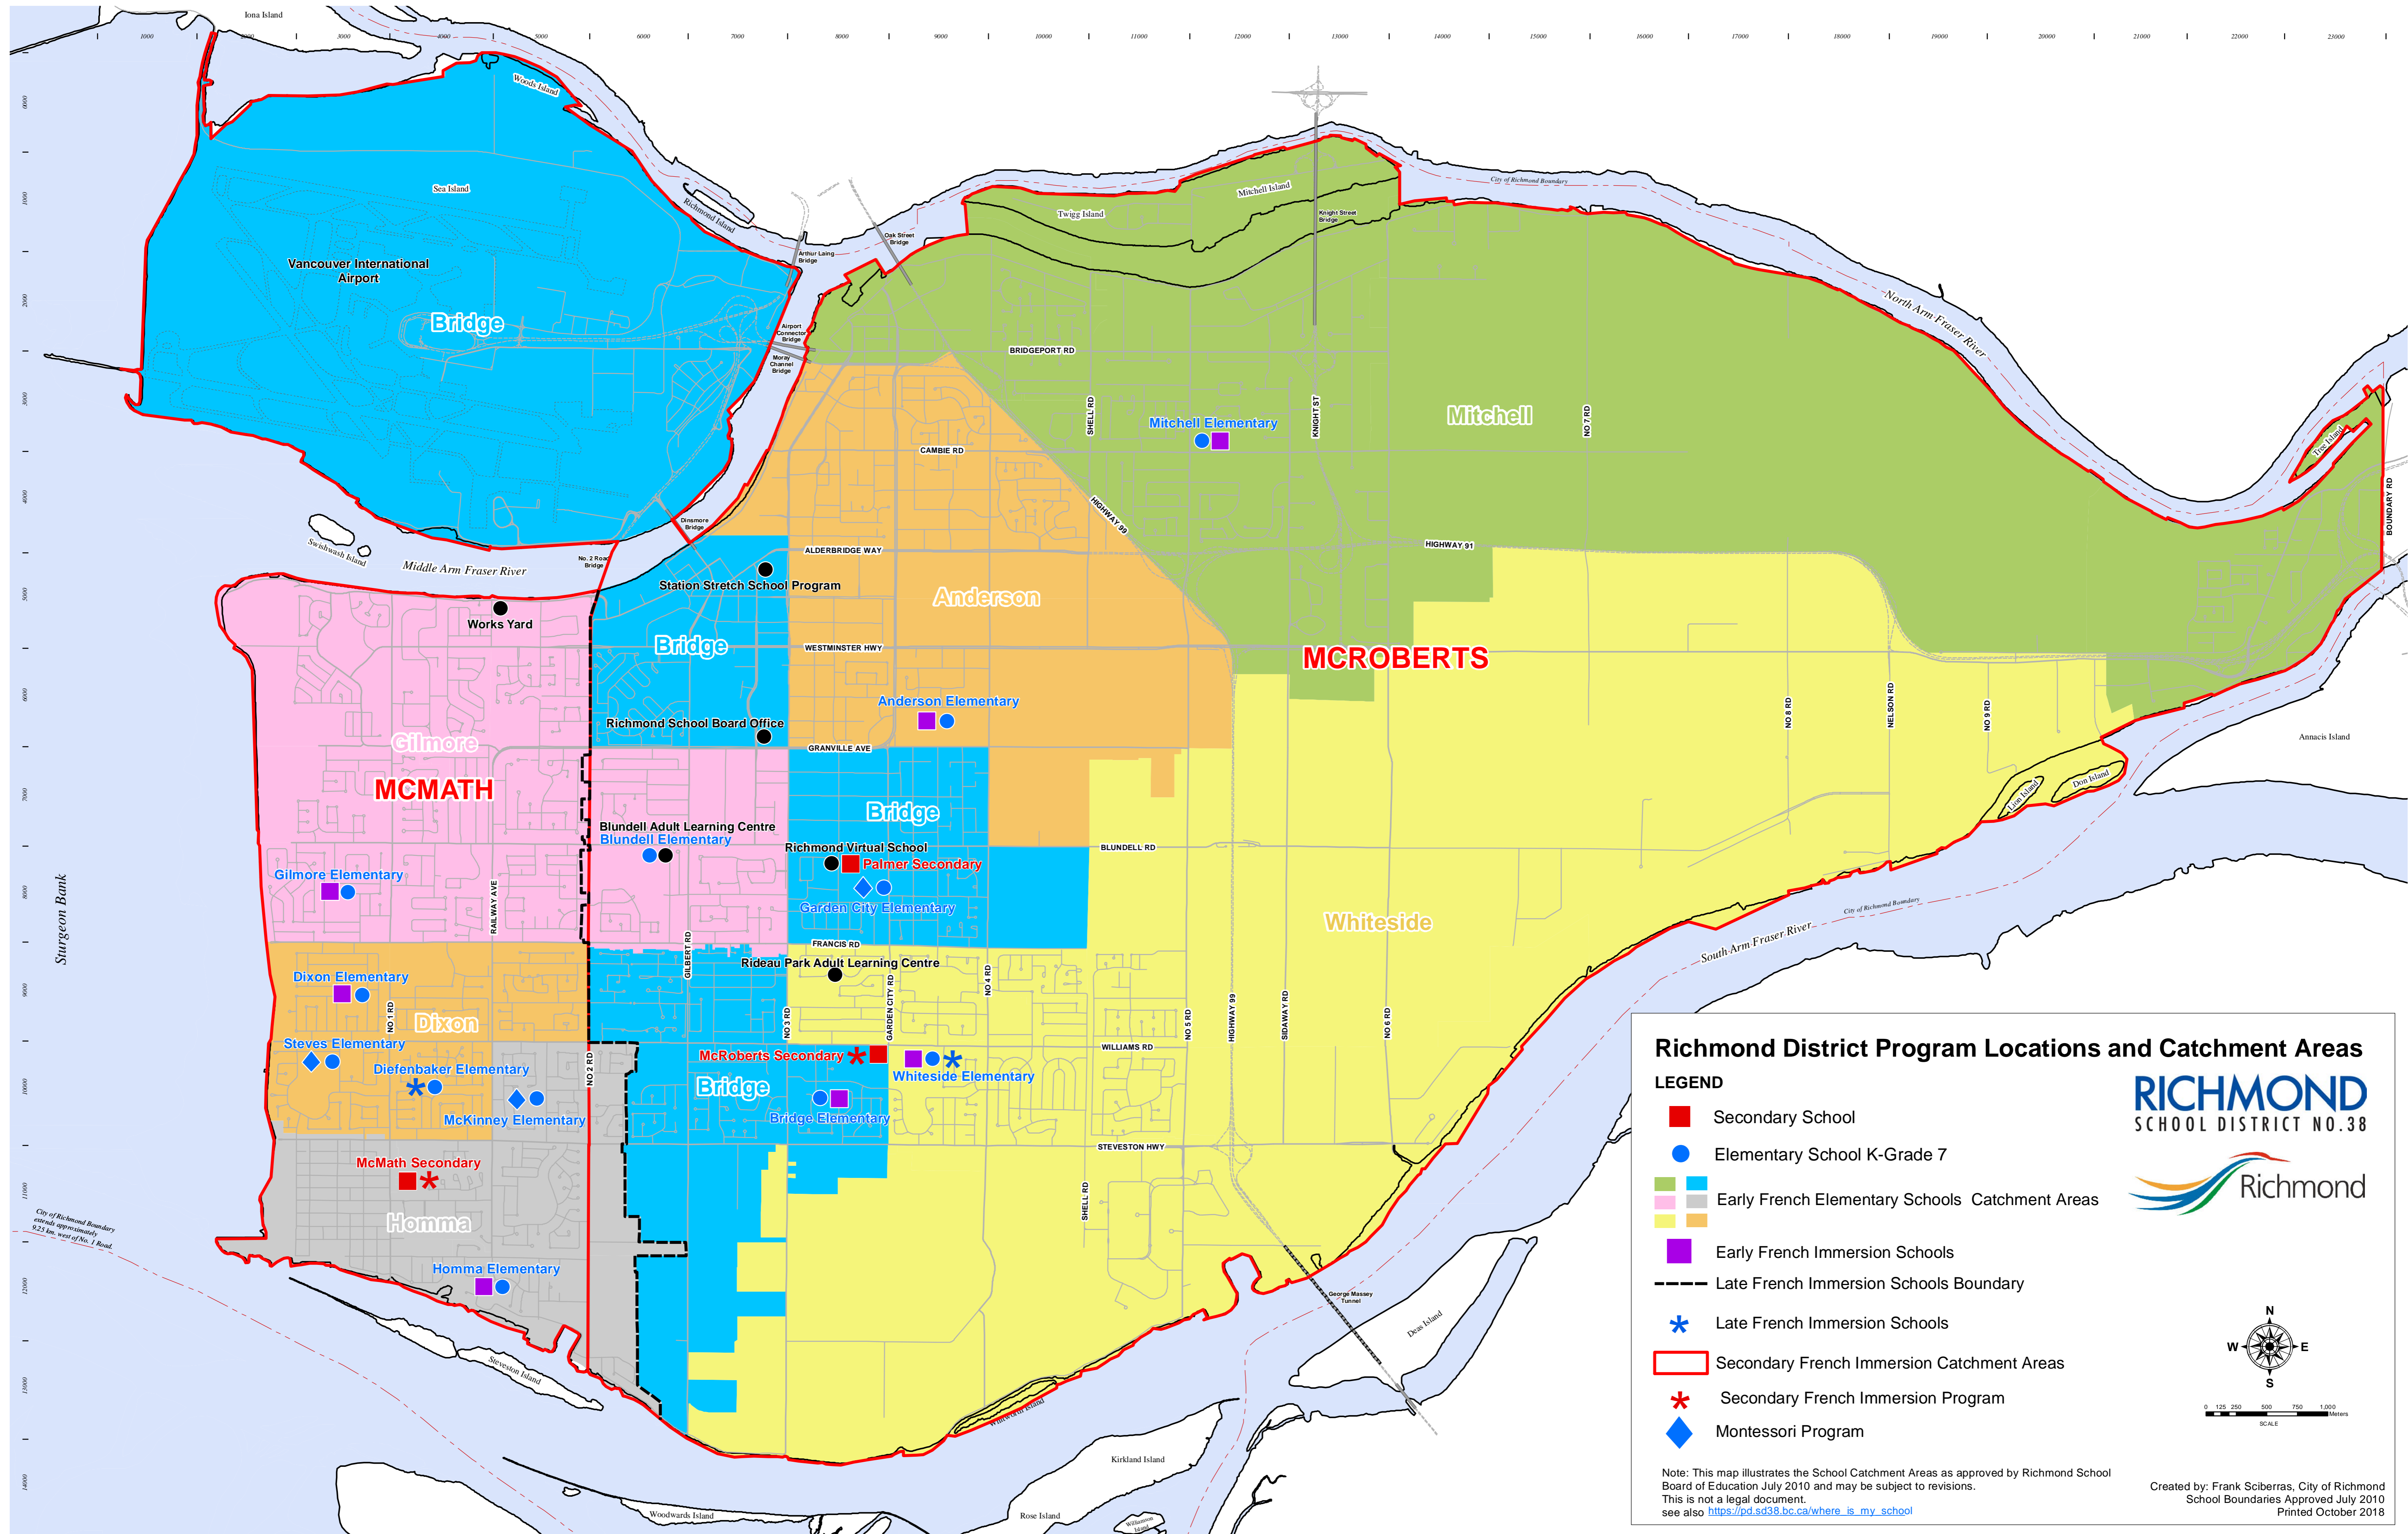

# Richmond District Program Locations and Catchment Areas Map

**Richmond District Program Locations and Catchment Areas**

**LEGEND**

- Secondary School
- Elementary School K-Grade 7
- Early French Elementary Schools Catchment Areas
- Early French Immersion Schools
- Late French Immersion Schools Boundary
- ✱ Late French Immersion Schools
- Secondary French Immersion Catchment Areas
- ✱ Secondary French Immersion Program
- ◆ Montessori Program

**RICHMOND**  
SCHOOL DISTRICT NO.38

Note: This map illustrates the School Catchment Areas as approved by Richmond School Board of Education July 2010 and may be subject to revisions. This is not a legal document. see also [https://pd.sd38.bc.ca/where\\_is\\_my\\_school](https://pd.sd38.bc.ca/where_is_my_school)

Created by: Frank Sciberras, City of Richmond  
School Boundaries Approved July 2010  
Printed October 2018